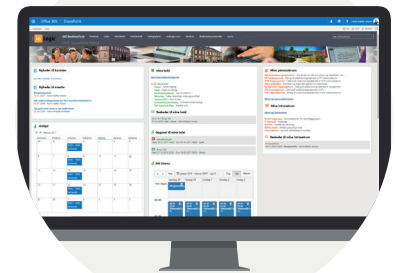

UMS EDUCATION SUITE

Easy Integration

- One system for all integrations
- Creates and maintains AD from SIS data
- Office 365, Azure AD, Sharepoint, OneNote
- Integration to LMS e.g. Fronter, Moodle, Canvas
- Google Apps, Classroom, Drives

O365 SharePoint Portal

- Messages, assignments, homework, timetable
- Automatic classsites
- Intranet and teacherrooms
- Videoportal and OneNote in rooms
- SMS, Attendance registration

SMS Solution

- Easy to SMS students
- Automatic SMS if timetable changes
- Reset password via SMS
- Report in sick via SMS
- Welcome SMS to new students

App

- Skinned for each school
- News, Timetable, Grades
- Homework, Attendance registration
- Student ID, links and more
- iPhone, Android & Windows Phone

Attendance Registration

- Very easy to register via web or App
- Awesome statistic interfaces
- Proactively finds potential sinners
- SMS alerts to students and parents
- Parent portal & PowerBI